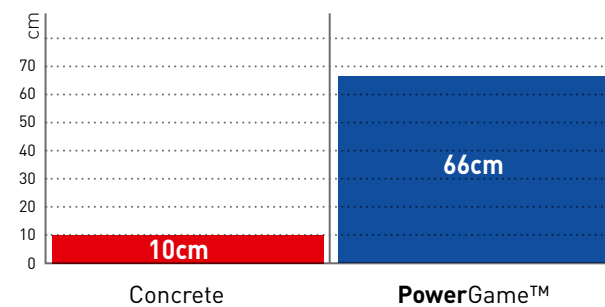

PowerGame™ Unparalleled safety for sports