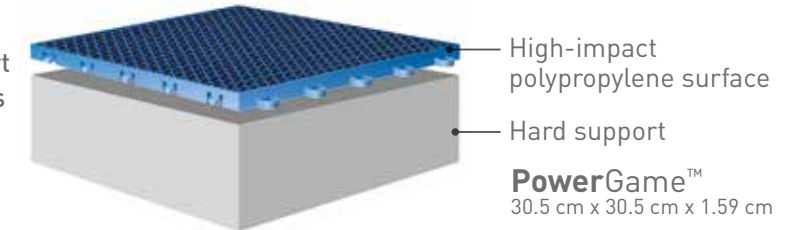

1,000 SQM = 4H+2H
 of court of installation of game line marking
 with a **4-person team**

COMFORT & SAFETY

The standardized head impact test [EN1177] measures how far a child can fall before sustaining an injury. PowerGame™ significantly improves the playing comfort in comparison to asphalt or concrete.

PowerGame™ Unparalleled safety for sports

POWERGAME™

ENGINEERED FOR ATHLETES

Players develop their skills on a championship-tested surface that allows them to unleash their full potential. Sport Court delivers an unmatched combination of shock absorption, ball response, traction, and playability.

Hard courts increase injury risk for athletes.

Sport Court surfaces provide optimal comfort and protect athletes from overuse and stress injuries as well as reduce the likelihood of concussion and stress fractures.