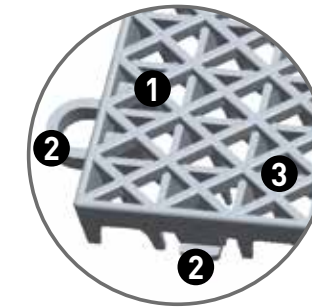

POWERGAME™

ENGINEERED FOR ATHLETES

Players develop their skills on a championship-tested surface that allows them to unleash their full potential. Sport Court delivers an unmatched combination of shock absorption, ball response, traction, and playability.

Hard courts increase injury risk for athletes.

Sport Court surfaces provide optimal comfort and protect athletes from overuse and stress injuries as well as reduce the likelihood of concussion and stress fractures.